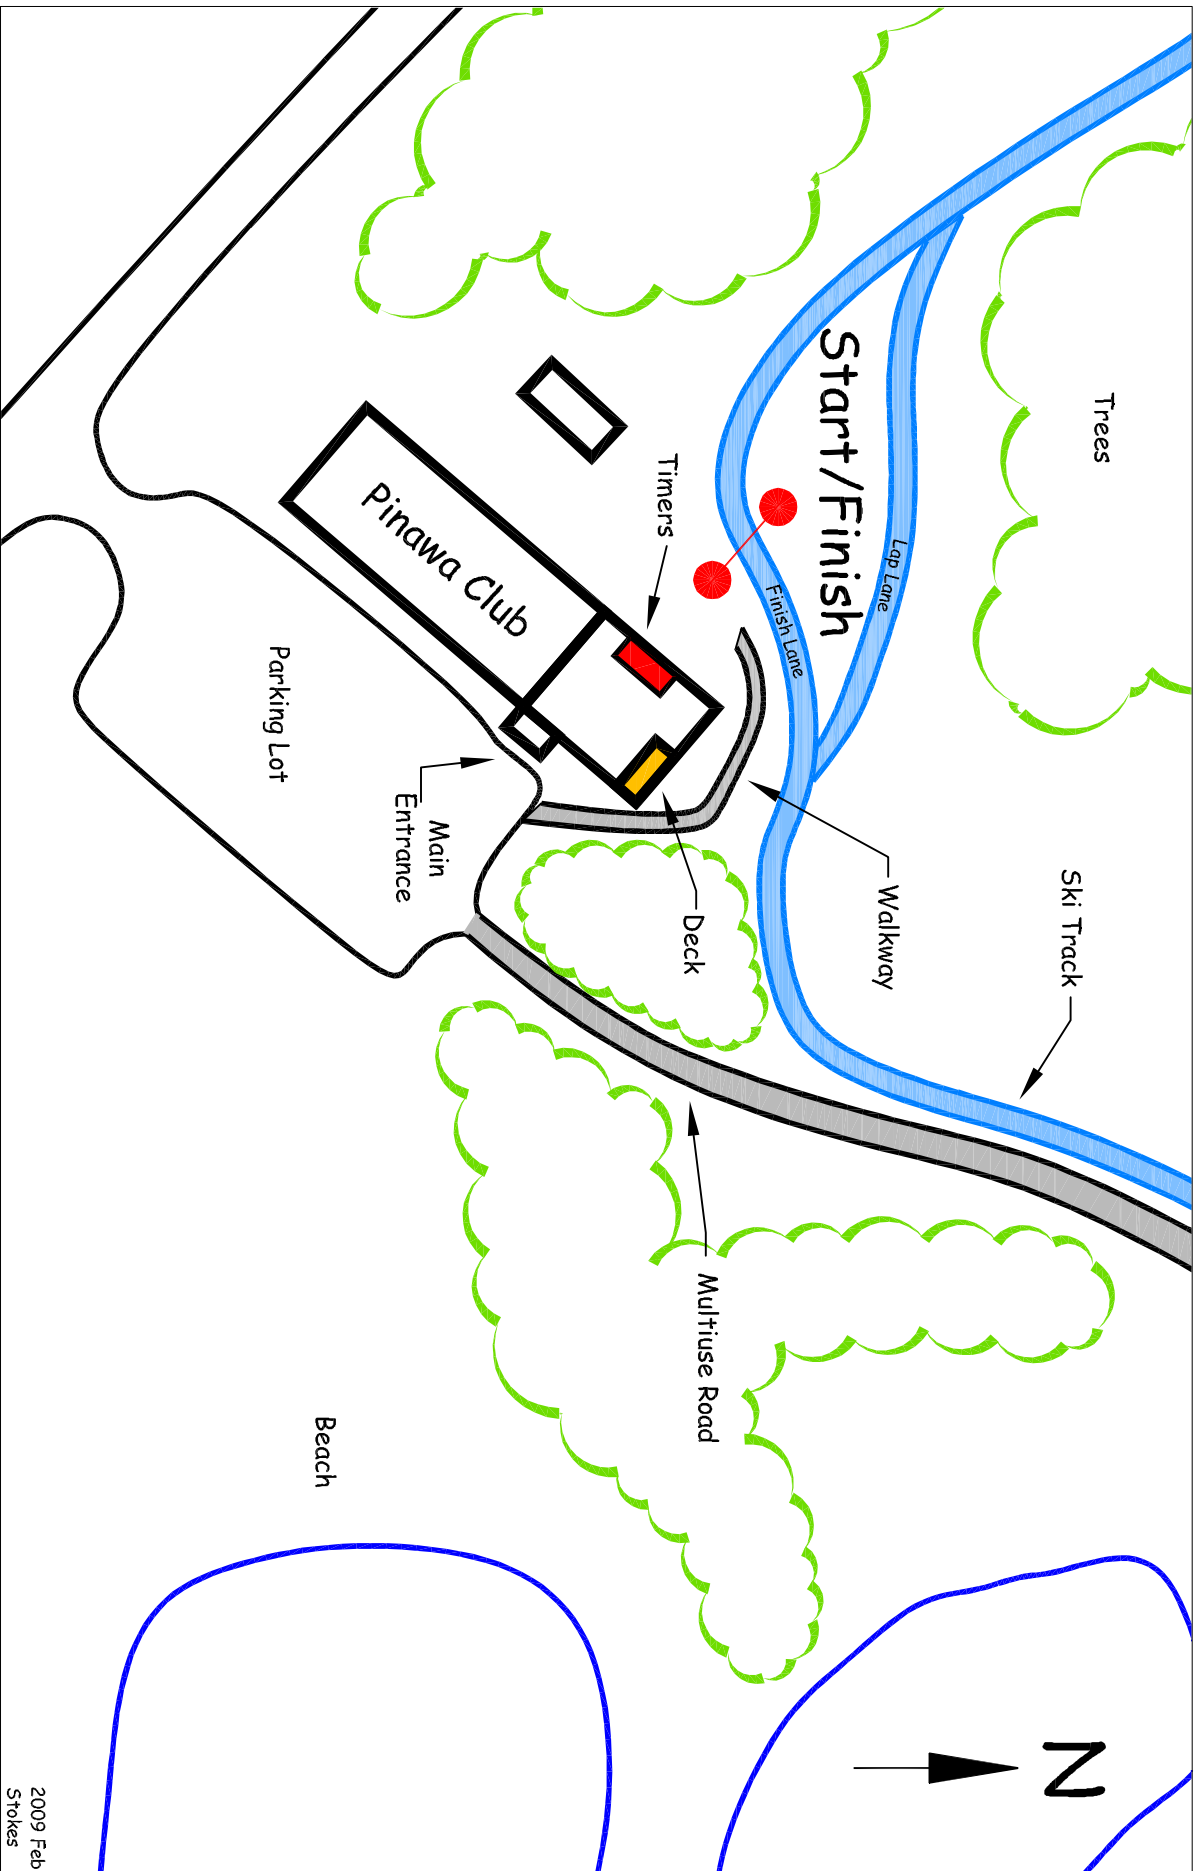

Whiteshell Cross Country Ski Club
Racers and Pacers
A Thursday Night Club Ski
Ski Course 1.3k

**Whiteshell Cross Country Ski Club
Racers and Pacers
A Thursday Night Club Ski
Ski Course 1.3k**